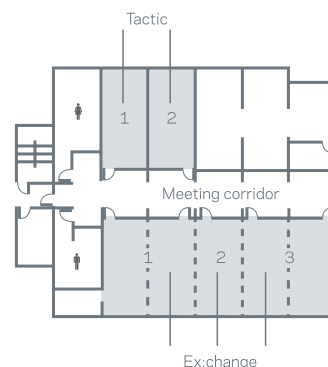

Re:charge gym

1,200 sq. ft. of fitness space

Splash pool

Take a dip or lounge at our outdoor pool

PLAN ON BIG REWARDS

Earn Free Night Awards with no blackout dates with the Starwood Preferred Guest® program. Check out our current promotions for meeting planners at starwoodmeetings.com

MEETING SPACES

Room	Total sq. ft.	Theatre	Class 3 per 6	Conference	Rounds of 6	U-shaped	Reception**
Tactic Rooms 1, 2	336	9	6	12	6	—	—
Ex:change Rooms 1, 3	672	50	20	12	18	15	—
Ex:change Room 2	336	9	6	8	12	—	—
Ex:change 1 & 2 or 2 & 3*	1,008	70	25	15	24	18	—
Ex:change 1, 2 & 3*	1,680	120	60	15	60	40	—
Re:mix Lounge	1,008	—	—	—	—	—	30
Outdoor Patio	2,592	—	—	—	—	—	100

Tactic 1 and 2 and Ex:change 1 and 3 include a 50" plasma TV and plug & play.

Aloft hotels are smoke-free.

*Combined room square footage.
**Reception setup includes standing space.