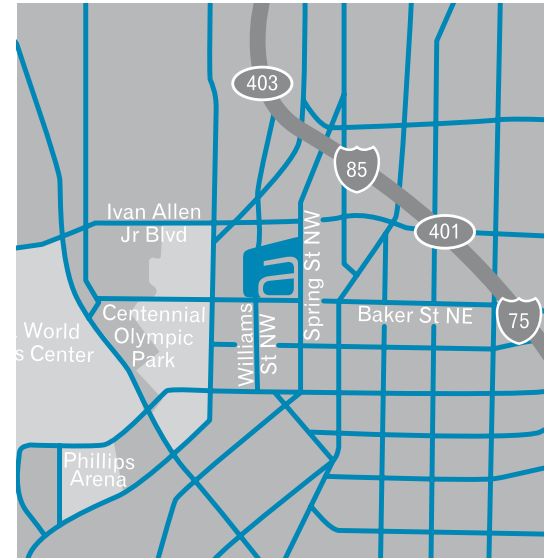

MEET & MINGLE

ALOFT ATLANTA DOWNTOWN HOTEL

Located in the middle of all that Atlanta has to offer – near Georgia State University, Georgia Tech, the State Capital and walking distance to Georgia Aquarium, World of Coke, Olympic Centennial Park, Philips Arena and Georgia World Congress Center. Perfect for leisure or business travel. Check out Atlanta's newest hot spot!

Stylish and flexible, our meeting space offers cutting-edge A/V and fast & free WiFi and accommodates theatre, classroom or U-shaped configurations. Pop over to W XYZ® bar for a break, stay fit 24/7 at Re:charge^{SM} gym, relax in Re:mix^{SM} lounge and so much more.

Aloft Atlanta Downtown Hotel
300 Ted Turner Drive NW
Atlanta, GA 30308

T 1 678 515 0300 • F 1 678 515 0319 • aloftatlantadowntown.com